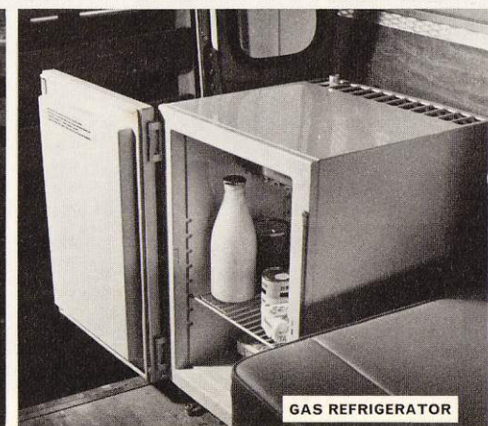

LIVING EXTENSION WITH TELESCOPIC FRAME

ROLLER BLINDS

AUXILIARY BATTERY SWITCH

FREE-WHEELING HUBS

DECKING RUBBER. TOOL BOX AND JERRYCANS.

GAS REFRIGERATOR

COOKER WITH GRILLE  
with optional  
gas refrigerator underneath

## OPTIONAL EXTRAS

**THE CARAWAGON** is capable of being modified for an almost endless variety of purposes. The examples shown here are from the fleet of B.B.C. Outside Broadcast Vehicles.

## OPTIONAL EXTRAS

SUPER LENGTH ROOF RACK

LIVING EXTENSION WITH TELESCOPIC FRAME

SPARE WHEEL COVER

ROLLER BLINDS

AUXILIARY BATTERY SWITCH

FREE-WHEELING HUBS

DECKING RUBBER, TOOL BOX AND JERRYCANS.

PANORAMIC WINDSCREEN. ZEBRA BUMPER. SWIVELLING SPOTLAMP & BONNET MOUNTED SPAREWHEEL.

GAS REFRIGERATOR

COOKER WITH GRILLE with optional gas refrigerator underneath

ERGO-CONTOURED SEATS