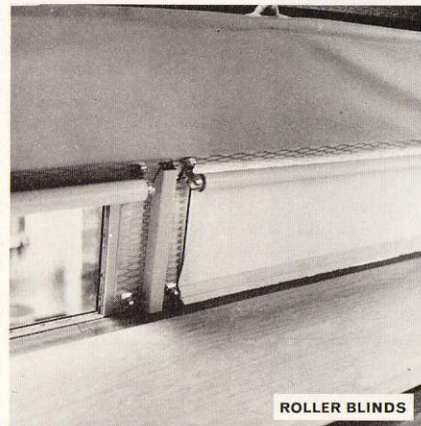

## OPTIONAL EXTRAS

SUPER LENGTH ROOF RACK

LIVING EXTENSION WITH TELESCOPIC FRAME

SPARE WHEEL COVER

ROLLER BLINDS

AUXILIARY BATTERY SWITCH

FREE-WHEELING HUBS

DECKING RUBBER, TOOL BOX AND JERRYCANS.